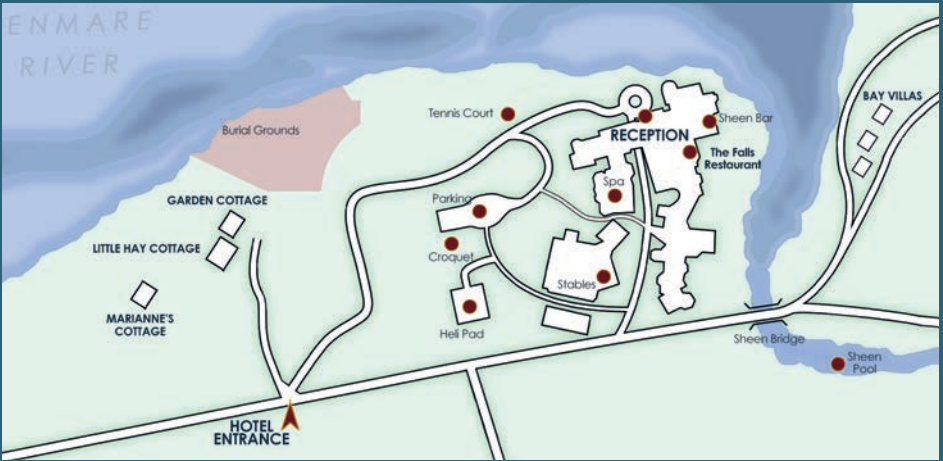

SHEENFALLSLODGE.IE
SHEEN FALLS LODGE, KENMARE, CO. KERRY, IRELAND
INFO@SHEENFALLSLODGE.IE | + 353 (0)64 6641600